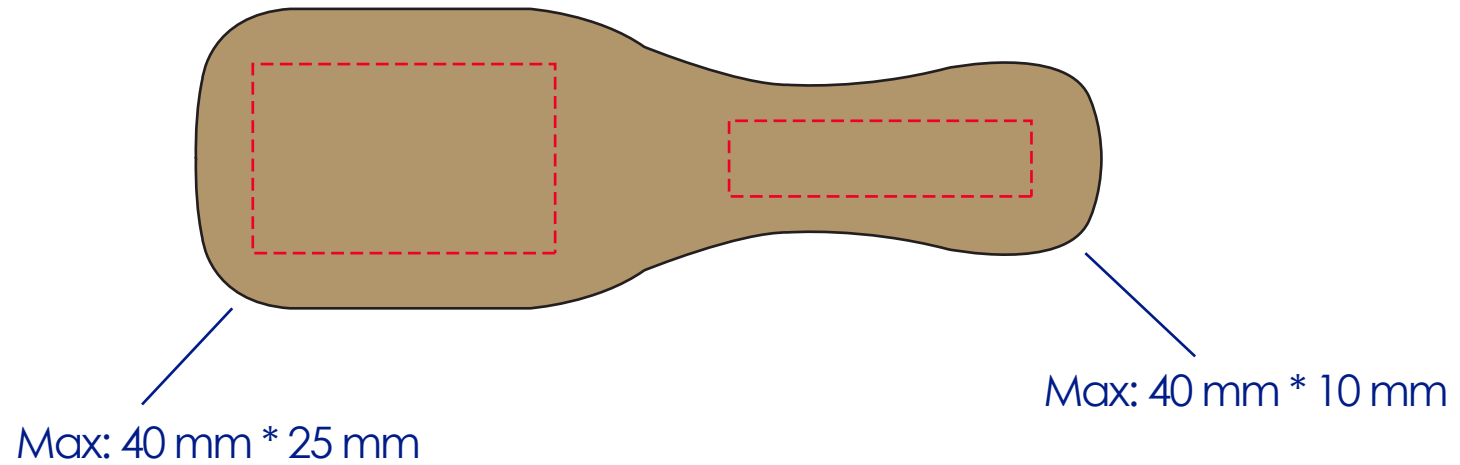

Approval Proof

Side 1

Side 2

Colours

-

Product Colour

Natural

Bamboo Mini Hair Brush
119 mm * 40 mm
Branding Method: Printed

Logo Size

Terms & Conditions

It is the clients responsibility to check the above artwork has been produced correctly by our factory to suit the manufacturing process. Whilst every effort has been made to copy the artwork provided, certain pantones have a tolerance of -10% +10% colour variation. Please note colours can vary from monitor so always check the pantone. Any correction/amendments after Moulds/Screens have been created will result in a new Mould/Screen being required and charged. By signing off acceptance you have agreed to proceed and such no errors or omissions can be accepted or highlighted once the goods have been delivered.