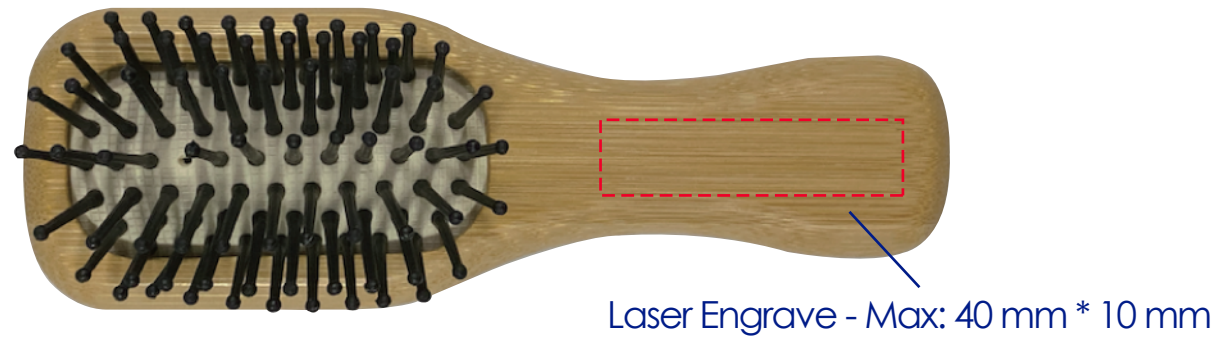

Approval Proof

Side 1

Side 2

Colours

-

Product Colour

Natural

Bamboo Mini Hair Brush
119 mm * 40 mm
Branding Method: Printed